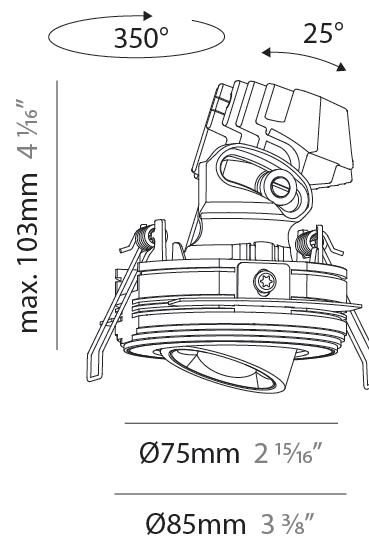

PHYSICAL

Shape: Round
Diameter (mm): 75
Diameter (in): 2 ¹⁵/₁₆
Height (mm): 103
Height (in): 4 ¹/₁₆
Ceiling Thickness (mm): 10 / 12.5 / 15 / 25
Ceiling Thickness (in): 3/8 or 1/2 or 9/16 or 1
Min. Recessing Depth (mm): 115
Min. Recessing Depth (in): 4 ¹/₂
Light Distribution: Direct
Diffuser: Lens Pack - Spread Lens / Linear Spread Lens / Honeycomb Louver
Fixture Finish: SSR / BKV / CWI / CRY / HAB / UFT / ITA / RUA / FTG / MYG / LOD / PUS / FRO / FUP / KIA / POP / BLS / SPG / MEY / GOH / GUM / CHC / COM / ABZ / JAG / OBR / MOS / ROR
Fixture Material: Aluminum Die Cast
Cut-out Measurements: D. 86mm / 3 3/8"

ELECTRICAL

Lamp Type: LED (Zhaga Standard)
Input Wattage (W): 16
Total Output Wattage (W): 14.6
Dimming: Tri-Mode (Non-Dimming and Phase Dimming (120Vac only) and 0-10V Dimming)
Driver Included: No
Driver Location: Recessed Housing
Driver Type: Constant Current - Universal
Driver Class: Class 2
Input Voltage (V): 120 - 277
Constant Current (MA): 350

LED

Number of LEDs: 1
Color Temperature (°K): 2700 / 3000 / 3500 / 4000
Max. Delivered Lumen (lm): 1375 / 1462 / 1531 / 1545
Nominal Lumen (lm): 1566 / 1665 / 1743 / 1759
CRI: >90 CRI
Lamp Life (hrs): 50000

OPTICAL

Reflector: 50
Adjustability: Rotational 350° / Tilt 25°

RATINGS AND CERTIFICATIONS

Certified By: Certified for North American Standards
IP rating: IP20