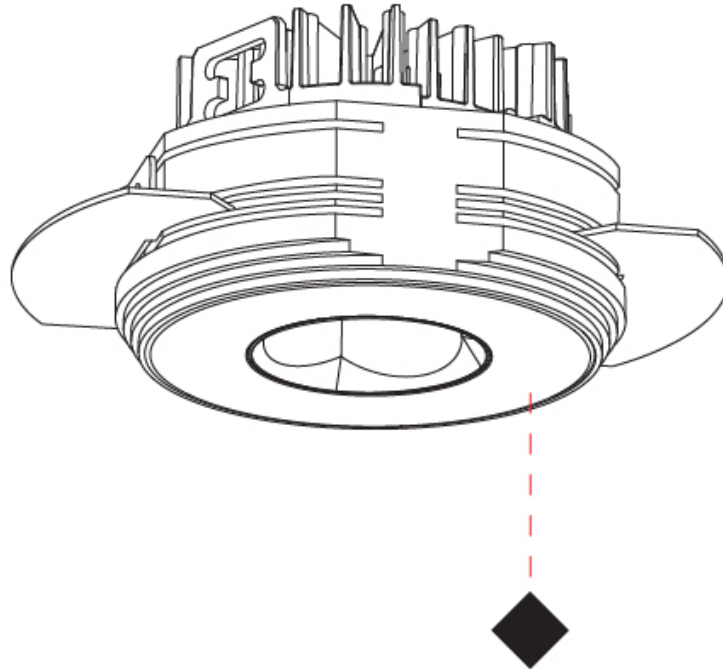

OIKO PRO ROUND FIXED TRIMLESS

A35879-

PROJECT _____

TYPE _____

SPECIFIER _____

QUANTITY _____

DATE _____