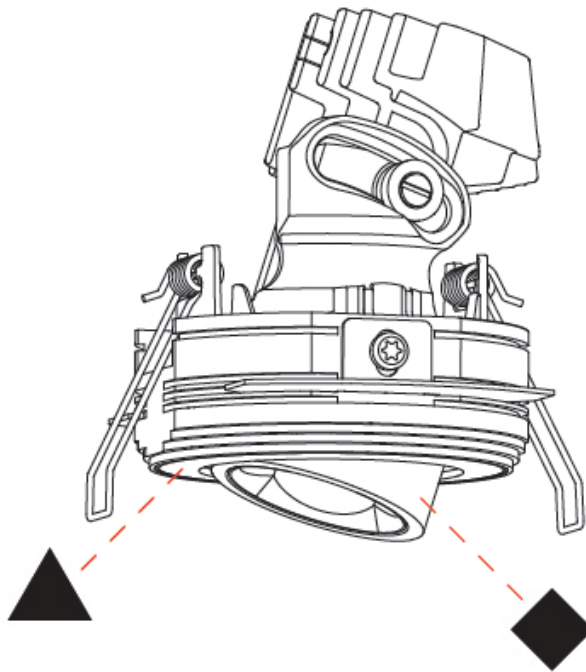

OIKO PRO ROUND ADJUSTABLE TRIMLESS

A35817-

PROJECT	_____
TYPE	_____
SPECIFIER	_____
QUANTITY	_____
DATE	_____