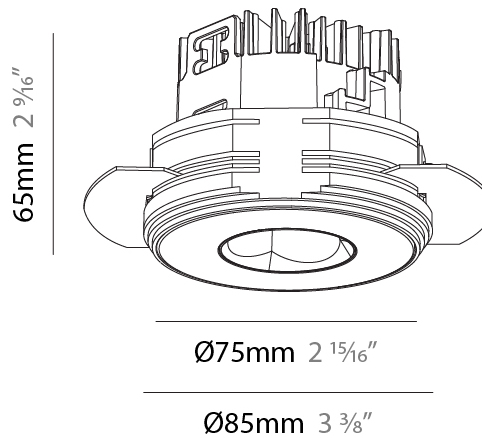

GENERAL

Series: Oiko Pro Round
Subseries: Oiko Pro Round Fixed
Brand: Prolicht
Division: Architectural
Mounting Type: Trimless
Mounting Location: Ceiling
Subcategory: Downlight

PHYSICAL

Shape: Round
Diameter (mm): 75
Diameter (in): 2 ¹⁵/₁₆
Height (mm): 65
Height (in): 2 ⁹/₁₆
Ceiling Thickness (mm): 10 / 12.5 / 15 / 25
Ceiling Thickness (in): 3/8 or 1/2 or 9/16 or 1
Min. Recessing Depth (mm): 70
Min. Recessing Depth (in): 2 ³/₄
Light Distribution: Direct
Diffuser: Lens Pack - Spread Lens / Linear Spread Lens / Honeycomb Louver
Fixture Finish: SSR / BKV / CWI / CRY / HAB / UFT / ITA / RUA / FTG / MYG / LOD / PUS / FRO / FUP / KIA / POP / BLS / SPG / MEY / GOH / GUM / CHC / COM / ABZ / JAG / OBR / MOS / ROR
Fixture Material: Aluminum Die Cast
Cut-out Measurements: 86mm / 2 11/16" Diameter

ELECTRICAL

Lamp Type: LED (Zhaga Standard)
Input Wattage (W): 14
Total Output Wattage (W): 12.7
Dimming: Dali Dimming
Driver Included: No
Driver Location: Recessed Housing
Driver Type: Constant Current - Universal (120Vac only for DALI driver)
Driver Class: Class 2
Input Voltage (V): 120 - 277
Constant Current (MA): 700

LED

Color Temperature (°K): 2700-6500 Tunable White
Max. Delivered Lumen (lm): 1129
Nominal Lumen (lm): 1460
CRI: >90 CRI
Lamp Life (hrs): 50000
Special LEDs offerings: Tunable White

OPTICAL

Reflector°: 36
Adjustability: Fixed

RATINGS AND CERTIFICATIONS

Certified By: Certified for North American Standards
IP rating: IP20