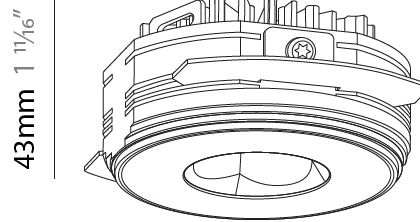

GENERAL

Series: Oiko Pro Round
Subseries: Oiko Pro Round Fixed
Brand: Prolicht
Division: Architectural
Mounting Type: Trimless
Mounting Location: Ceiling
Subcategory: Downlight

PHYSICAL

Shape: Round
Diameter (mm): 75
Diameter (in): 2 ¹⁵/₁₆
Height (mm): 43
Height (in): 1 ¹¹/₁₆
Ceiling Thickness (mm): 10 / 12.5 / 15 / 25
Ceiling Thickness (in): 3/8 or 1/2 or 9/16 or 1
Min. Recessing Depth (mm): 50
Min. Recessing Depth (in): 1 ¹⁵/₁₆
Light Distribution: Direct
Diffuser: Lens Pack - Spread Lens / Linear Spread Lens / Honeycomb Louver
Fixture Finish: SSR / BKV / CWI / CRY / HAB / UFT / ITA / RUA / FTG / MYG / LOD / PUS / FRO / FUP / KIA / POP / BLS / SPG / MEY / GOH / GUM / CHC / COM / ABZ / JAG / OBR / MOS / ROR
Fixture Material: Aluminum Die Cast
Cut-out Measurements: 86mm / 2 11/16" Diameter

ELECTRICAL

Lamp Type: LED (Zhaga Standard)
Input Wattage (W): 14
Total Output Wattage (W): 12.7
Dimming: Dali Dimming
Driver Included: No
Driver Location: Recessed Housing
Driver Type: Constant Current - Universal (120Vac only for DALI driver)
Driver Class: Class 2
Input Voltage (V): 120 - 277
Constant Current (MA): 700

LED

Color Temperature (°K): 2700-6500 Tunable White
Max. Delivered Lumen (lm): 1381
Nominal Lumen (lm): 1460
CRI: >90 CRI
Lamp Life (hrs): 50000
Special LEDs offerings: Tunable White

OPTICAL

Reflector°: 62
Adjustability: Fixed

RATINGS AND CERTIFICATIONS

Certified By: Certified for North American Standards
IP rating: IP20

Ø75mm 2 ¹⁵/₁₆"

Ø85mm 3 ³/₈"