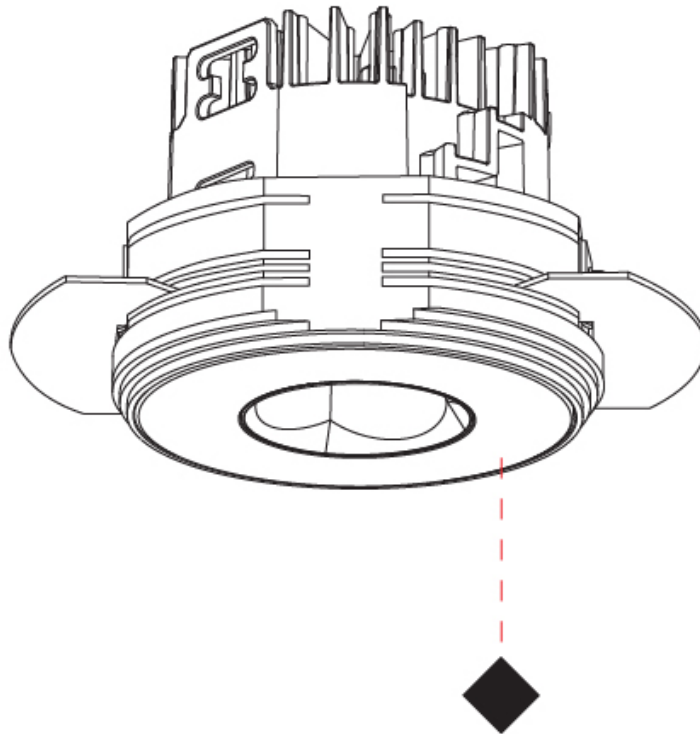

OIKO PRO ROUND FIXED TRIMLESS

A35878-

PROJECT

TYPE

SPECIFIER

QUANTITY

DATE

A