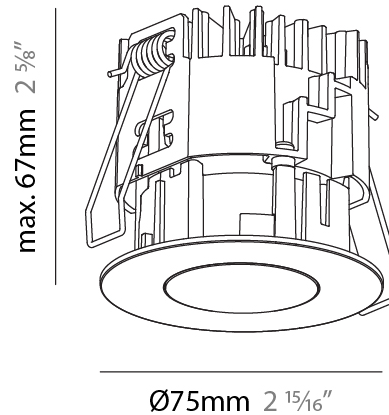

Series: Oiko Pro Round
Subseries: Oiko Pro Round Fixed
Brand: Prolicht
Division: Architectural
Mounting Type: Recessed
Mounting Location: Ceiling
Subcategory: Downlight

PHYSICAL

Shape: Round
Diameter (mm): 75
Diameter (in): 2 15/16
Height (mm): 67
Height (in): 2 5/8
Ceiling Thickness (mm): 1 - 25
Ceiling Thickness (in): 1/16 - 1 3/16
Min. Recessing Depth (mm): 75
Min. Recessing Depth (in): 2 15/16
Light Distribution: Direct
Diffuser: Lens Pack - Spread Lens / Linear Spread Lens / Honeycomb Louver
Fixture Finish: SSR / BKV / CWI / CRY / HAB / UFT / ITA / RUA / FTG / MYG / LOD / PUS / FRO / FUP / KIA / POP / BLS / SPG / MEY / GOH / GUM / CHC / COM / ABZ / JAG / OBR / MOS / ROR
Fixture Material: Aluminum Die Cast
Cut-out Measurements: 68mm / 2 11/16" Diameter

ELECTRICAL

Lamp Type: LED (Zhaga Standard)
Input Wattage (W): 16
Total Output Wattage (W): 14.6
Dimming: Tri-Mode (Non-Dimming and Phase Dimming (120Vac only) and 0-10V Dimming)
Driver Included: No
Driver Location: Recessed Housing
Driver Type: Constant Current - Universal
Driver Class: Class 2
Input Voltage (V): 120 - 277
Constant Current (MA): 350

LED

Color Temperature (°K): 2700 / 3000 / 3500 / 4000
Max. Delivered Lumen (lm): 1017 / 1096 / 1160 / 1162
Nominal Lumen (lm): 1393 / 1501 / 1589 / 1592
CRI: >90 CRI
Lamp Life (hrs): 50000

OPTICAL

Reflector°: 16
Adjustability: Fixed

RATINGS AND CERTIFICATIONS

Certified By: Certified for North American Standards
IP rating: IP54