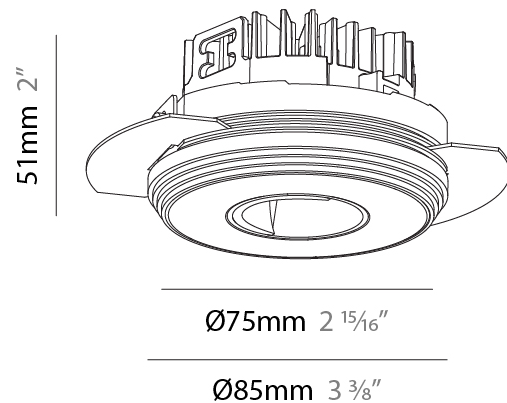

GENERAL

Series: Oiko Pro Round
Subseries: Oiko Pro Round Wallwash
Brand: Prolicht
Division: Architectural
Mounting Type: Trimless
Mounting Location: Ceiling
Subcategory: Wallwash

PHYSICAL

Shape: Round
Diameter (mm): 75
Diameter (in): 2 ¹⁵/₁₆
Height (mm): 51
Height (in): 2
Ceiling Thickness (mm): 1 - 25
Ceiling Thickness (in): 1/16 - 1 3/16
Min. Recessing Depth (mm): 55
Min. Recessing Depth (in): 2 ³/₁₆
Light Distribution: Direct
Fixture Finish: SSR / BKV / CWI / CRY / HAB / UFT / ITA / RUA / FTG / MYG / LOD / PUS / FRO / FUP / KIA / POP / BLS / SPG / MEY / GOH / GUM / CHC / COM / ABZ / JAG / OBR / MOS / ROR
Fixture Material: Aluminum Die Cast
Cut-out Measurements: 86mm / 3 3/8" Diameter

ELECTRICAL

Lamp Type: LED (Zhaga Standard)
Input Wattage (W): 15
Total Output Wattage (W): 13.6
Dimming: Tri-Mode (Non-Dimming and Phase Dimming (120Vac only) and 0-10V Dimming)
Driver Included: No
Driver Location: Recessed Housing
Driver Type: Constant Current - Universal
Driver Class: Class 2
Input Voltage (V): 120 - 277
Constant Current (MA): 350

LED

Color Temperature (°K): 2700 / 3000 / 3500 / 4000
Max. Delivered Lumen (lm): 1302 / 1383 / 1449 / 1462
Nominal Lumen (lm): 1566 / 1665 / 1743 / 1759
CRI: >93 CRI
Lamp Life (hrs): 50000

OPTICAL

Adjustability: Fixed

RATINGS AND CERTIFICATIONS

Certified By: Certified for North American Standards
IP rating: IP20