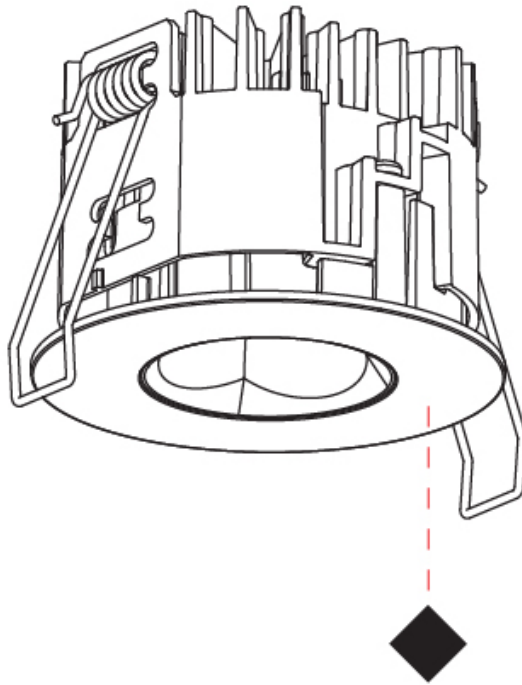

OIKO PRO ROUND FIXED RECESSED

A35868-

PROJECT

TYPE

SPECIFIER

QUANTITY

DATE