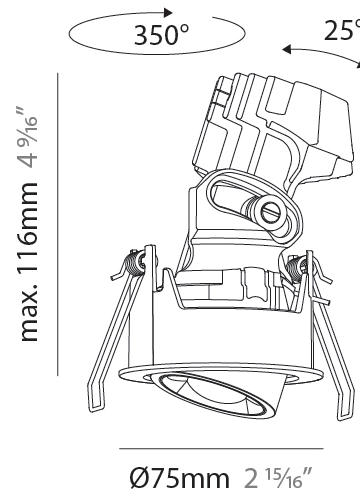

GENERAL

Series: Oiko Pro Round
Subseries: Oiko Pro Round Adjustable
Brand: Prolicht
Division: Architectural
Mounting Type: Recessed
Mounting Location: Ceiling
Subcategory: Downlight

PHYSICAL

Shape: Round
Diameter (mm): 75
Diameter (in): 2 ¹⁵/₁₆
Height (mm): 116
Height (in): 4 ⁹/₁₆
Ceiling Thickness (mm): 1 - 25
Ceiling Thickness (in): 1/16 - 1 3/16
Min. Recessing Depth (mm): 125
Min. Recessing Depth (in): 4 ¹⁵/₁₆
Light Distribution: Direct
Weight (kg): 0.29
Fixture Finish: SSR / BKV / CWI / CRY / HAB / UFT / ITA / RUA / FTG / MYG / LOD / PUS / FRO / FUP / KIA / POP / BLS / SPG / MEY / GOH / GUM / CHC / COM / ABZ / JAG / OBR / MOS / ROR
Fixture Material: Aluminum Die Cast
Cut-out Measurements: D. 68mm / 2 2/3"

ELECTRICAL

Lamp Type: LED (Zhaga Standard)
Input Wattage (W): 15
Total Output Wattage (W): 13.6
Dimming: Tri-Mode (Non-Dimming and Phase Dimming (120Vac only) and 0-10V Dimming)
Driver Included: No
Driver Location: Recessed Housing
Driver Type: Constant Current - Universal
Driver Class: Class 2
Input Voltage (V): 120 - 277
Constant Current (MA): 350

LED

Number of LEDs: 1
Color Temperature (°K): 2700 / 3000 / 3500 / 4000
Max. Delivered Lumen (lm): 1295 / 1377 / 1442 / 1455
Nominal Lumen (lm): 1566 / 1665 / 1743 / 1759
CRI: >90 CRI
Lamp Life (hrs): 50000

OPTICAL

Reflector°: 34
Adjustability: Rotational 350° / Tilt 25°

RATINGS AND CERTIFICATIONS

Certified By: Certified for North American Standards
IP rating: IP20