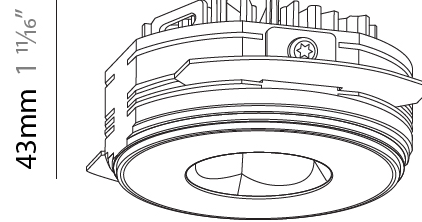

PHYSICAL

Shape: Round
Diameter (mm): 75
Diameter (in): 2 ¹⁵/₁₆
Height (mm): 43
Height (in): 1 ¹¹/₁₆
Ceiling Thickness (mm): 10 / 12.5 / 15 / 25
Ceiling Thickness (in): 3/8 or 1/2 or 9/16 or 1
Min. Recessing Depth (mm): 50
Min. Recessing Depth (in): 1 ¹⁵/₁₆
Light Distribution: Direct
Diffuser: Lens Pack - Spread Lens / Linear Spread Lens / Honeycomb Louver
Fixture Finish: SSR / BKV / CWI / CRY / HAB / UFT / ITA / RUA / FTG / MYG / LOD / PUS / FRO / FUP / KIA / POP / BLS / SPG / MEY / GOH / GUM / CHC / COM / ABZ / JAG / OBR / MOS / ROR
Fixture Material: Aluminum Die Cast
Cut-out Measurements: 86mm / 2 11/16" Diameter

ELECTRICAL

Lamp Type: LED (Zhaga Standard)
Input Wattage (W): 15
Total Output Wattage (W): 13.6
Dimming: Tri-Mode (Non-Dimming and Phase Dimming (120Vac only) and 0-10V Dimming)
Driver Included: No
Driver Location: Recessed Housing
Driver Type: Constant Current - Universal
Driver Class: Class 2
Input Voltage (V): 120 - 277
Constant Current (MA): 350

LED

Color Temperature (°K): 2700 / 3000 / 3500 / 4000
Max. Delivered Lumen (lm): 1464 / 1556 / 1630 / 1645
Nominal Lumen (lm): 1566 / 1665 / 1743 / 1759
CRI: >90 CRI
Lamp Life (hrs): 50000

OPTICAL

Reflector°: 60
Adjustability: Fixed

RATINGS AND CERTIFICATIONS

Certified By: Certified for North American Standards
IP rating: IP20

Ø75mm 2 ¹⁵/₁₆"

Ø85mm 3 ³/₈"